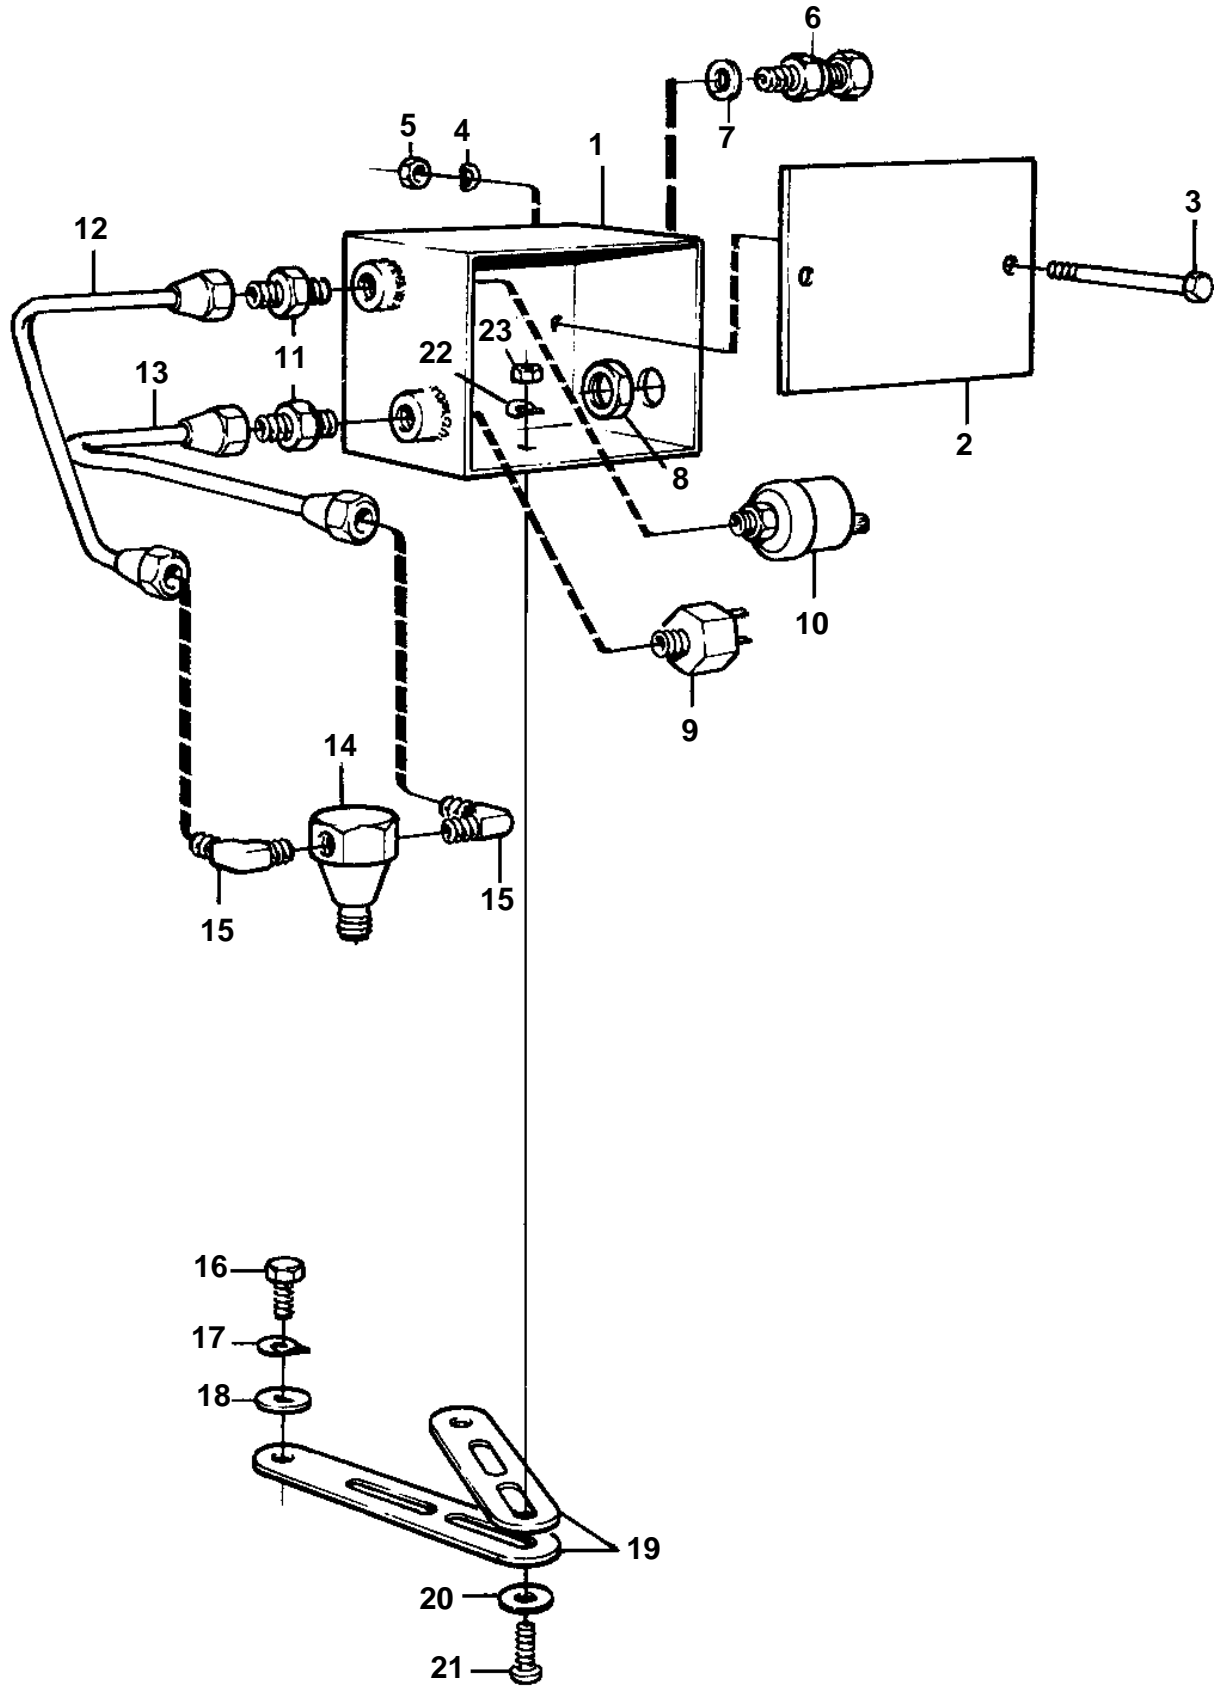

TMD121C, TAMD121C, TAMD121D, TAMD122C, TAMD122D

16080

TMD121C, TAMD121C, TAMD121D, TAMD122C, TAMD122D

REF	PART NO.	QTY	DESCRIPTION	NOTES
1	843224	1	Box	
2	843225	1	Cover	
3	963205	2	Screw	
4	941906	2	Spring washer	
5	945407	2	Flange nut	
6	822327	1	Cable union	
7	957185	1	Gasket	
8	880243	1	Nut	
9	864285	1	Pressure monitor	REPL BY 873526 + 873601
10	866840	1	Pressure sensor	
11	954335	3	Fitting	
12	844283	1	Tube	
13	845645	1	Tube	
14	942490	1	T-nipple	
15	954342	1	Elbow union	
16	955535	2	Screw	
17	942336	2	Spring washer	
18	940097	2	Washer	
19	965541	4	Bracket	
20	960139	4	Washer	
21	955272	2	Screw	
22	941906	2	Spring washer	
23	955781	2	Nut	